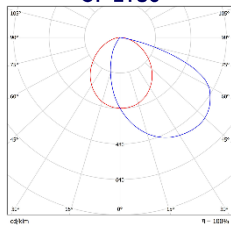

Available options:

T830	Colour temperature 3000K, CRI 80+	EM3B	Emergency version 3 hours (best available technology)
T840	Colour temperature 4000K, CRI 80+	EM3A	Emergency version equipped with an autonomous testing system, 3 hours
OP LT80	Opal diffuser with high light transmittance	EM3D	Emergency version 3 hours with DALI interface
DALI	Driver with DALI interface and switch-control dimming	RAL	RAL colour
EM3	Emergency version 3 hours		

OP LT80