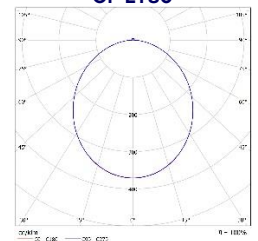

FORMA C LED

Surface and Suspended Luminaires

Description: A decorative and modern "C" shaped LED luminaire in three sizes to fit wide range of applications
Light distribution: direct
Optical system: opal PMMA diffuser, UV stabilized
Housing: steel
Colour: white RAL 9003S

General data: Mains voltage: 220-240V, 0/50-60Hz
LED lifetime, h: 100000/L80B50
SDCM: 3
Protection class IEC: I
Ingress protection code: IP40
Mechanical impact resistance: IK02
Operating temperature range, °C: ta 0...+35

Installation: Surface luminaire is designed to be fixed to ceiling of any type or suspended. Multiple wire suspension, cable cap and decorative cable accessories are available on request. Push-in terminal, 3x2x2.5mm²

Environment: Indoor

Application: Office, education, retail, public place