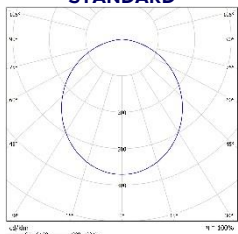

T830 Colour temperature 3000K, CRI 80+
T840 Colour temperature 4000K, CRI 80+
DPRZ LT80 De-glaring micro-prismatic diffuser, matt
DALI Master luminaire with DALI interface and switch-control dimming
EAIRB-M Driver with wireless communication and grouping possibilities for lighting control

*note - ingress protection IP20

EAIRB-S Slave luminaire with integrated EAIR type driver for lighting control

*note - max system size 1x EAIRB-M + 3x EAIRB-S

*note - max wire length from EAIRB-M to last EAIRB-S - 11 meters

*note - EAIRB option not applicable for models: (J134...J136)

BLT Integrated wireless control unit and driver for lighting control via mobile device (via Bluetooth)

COR Driver with Corridor function (never off)

COR1min Driver with Corridor function 1min (switch off after 1 min.)
COR30min Driver with Corridor function 30min (switch off after 30 min.)
CBF2-2.0m clear Cable 2x0.75mm² for suspended luminaire up to 2.0 meters, transparent
CBF2-3.0m clear Cable 2x0.75mm² for suspended luminaire up to 3.0 meters, transparent
CBF3-2.0m clear Cable 3x0.75mm² for suspended luminaire up to 2.0 meters, transparent
CBF3-3.0m clear Cable 3x0.75mm² for suspended luminaire up to 3.0 meters, transparent
CBF5-2.0m clear Cable 5x0.75mm² for suspended luminaire up to 2.0 meters, transparent
CBF5-3.0m clear Cable 5x0.75mm² for suspended luminaire up to 3.0 meters, transparent
RAL RAL colour

STANDARD