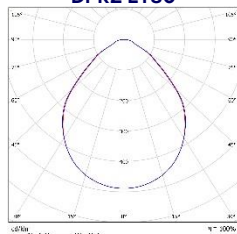

DPRZ LT80

Available accessories:

Product: Suspension MTG KIT SUSI
Description: Suspension wire set "I" type, 1.5m adjustable, 1pcs
*note - at least 3pcs MTG KIT SUSI for one fitting required. For exact quantity please refer to installation manual

Product: CAP cable 3x0.75 2.0m, clear
Description: Cable 3x0.75mm² for suspended luminaire up to 2.0 meters, transparent

Product: Suspension MTG KIT Bootes C LED / Lodos L LED, white/ light grey/ black
Description: Suspension wire set with cap 3x"I" type, 1.5m adjustable, 1pcs
*note - for compatibility with exact product please refer to installation manual

Product: CAP4, light grey/ white/ black
Description: Square decorative metal cap for hiding cable inlet with suspension wire attachment point, push-in terminals 3x1x1.5mm², light grey/ white/ black

Product: CAP5, light grey/ white/ black
Description: Square decorative metal cap for hiding cable inlet with suspension wire attachment point, push-in terminals 5x1x1.5mm², light grey/ white/ black

Product: CAP cable clip D6.3mm SET clear
Description: Cable and suspension wire clip set, 4pcs. For cable diameter up to 6,3mm and wire diameter 1mm