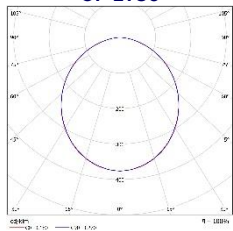

OP LT80

Available accessories:

Product: Suspension MTG KIT Bootes C LED / Lodos L LED, white/ grey/ black
Description: Suspension wire set with cap 3x"1" type, 1.5m adjustable, 1pcs

Product: CAP cable 3x0.75 2.0m, clear
Description: Cable 3x0.75mm² for suspended luminaire up to 2.0 meters, transparent

Product: CAP4, white/ grey/ black
Description: Square decorative metal cap for hiding cable inlet with suspension wire attachment point, push-in terminals 3x1x1.5mm², white/ grey/ black

Product: CAP5, white/ grey/ black
Description: Square decorative metal cap for hiding cable inlet with suspension wire attachment point, push-in terminals 5x1x1.5mm², black

Product: CAP cable clip D6.3mm SET clear
Description: Cable and suspension wire clip set, 4pcs. For cable diameter up to 6,3mm and wire diameter 1mm