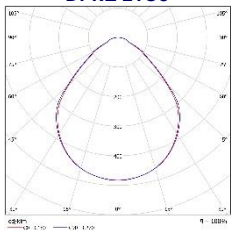

DPRZ LT80

Available accessories:

Product: Suspension MTG KIT Bootes C LED / Lodos L LED, white/ grey/ black
Description: Suspension wire set with cap 3x"1" type, 1.5m adjustable, 1pcs

Product: CAP cable 3x0.75 2.0m, clear
Description: Cable 3x0.75mm² for suspended luminaire up to 2.0 meters, transparent

Product: CAP4, white/ grey/ black
Description: Square decorative metal cap for hiding cable inlet with suspension wire attachment point, push-in terminals 3x1x1.5mm², white/ grey/ black

Product: CAP5, white/ grey/ black
Description: Square decorative metal cap for hiding cable inlet with suspension wire attachment point, push-in terminals 5x1x1.5mm², black

Product: CAP cable clip D6.3mm SET clear
Description: Cable and suspension wire clip set, 4pcs. For cable diameter up to 6,3mm and wire diameter 1mm