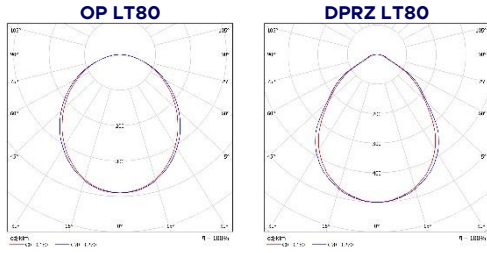

Available accessories:

Product: Suspension MTG KIT SUSI
Description: Suspension wire set "I" type, 1.5m adjustable, 1pcs
*note - 4pcs MTG SUSI KIT for 1 luminaire required

Product: CAP4, light grey/ white/ black
Description: Square decorative metal cap for hiding cable inlet with suspension wire attachment point, push-in terminals 3x1x1.5mm², light grey/ white/ black

Product: CAP cable 3x0.75 2.0m, clear
Description: Cable 3x0.75mm² for suspended luminaire up to 2.0 meters, transparent

Product: CAP5, light grey/ white/ black
Description: Square decorative metal cap for hiding cable inlet with suspension wire attachment point, push-in terminals 5x1x1.5mm², light grey/ white/ black

Product: CAP cable clip D6.3mm SET clear
Description: Cable and suspension wire clip set, 4pcs. For cable diameter up to 6,3mm and wire diameter 1mm

Applications: