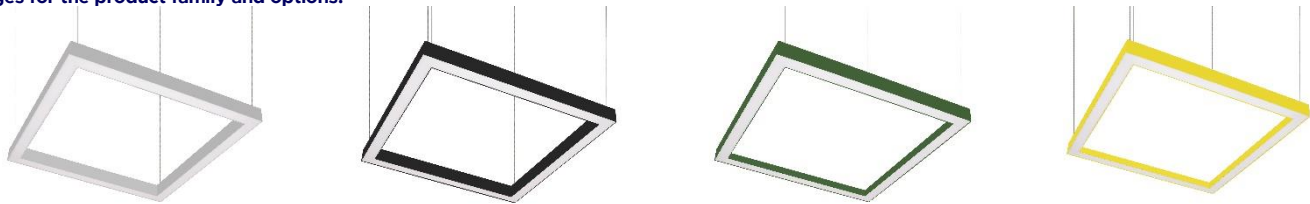

QUADRO LED

Aluminium Profile Luminaires

Images for the product family and options:

Description:

Suspended decorative LED luminaire
 Light distribution type: direct
 Optical system: opal polycarbonate diffuser/ matt micro-prismatic polycarbonate diffuser, low glare
 Housing: aluminium
 Colour: grey (RAL9006), white (RAL9003), black (RAL9005)

Product: CAP4, light grey/ white/ black
Description: Square decorative metal cap for hiding cable inlet with suspension wire attachment point, push-in terminals 3x1x1.5mm², light grey/ white/ black

Product: CAP cable 3x0.75 2.0m, clear
Description: Cable 3x0.75mm² for suspended luminaire up to 2.0 meters, transparent

Product: CAP5, light grey/ white/ black
Description: Square decorative metal cap for hiding cable inlet with suspension wire attachment point, push-in terminals 5x1x1.5mm², light grey/ white/ black

Product: CAP cable clip D6.3mm SET clear
Description: Cable and suspension wire clip set, 4pcs. For cable diameter up to 6,3mm and wire diameter 1mm