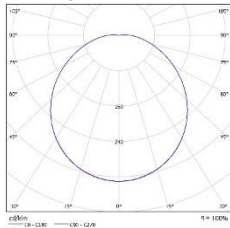

Available options:

T830	Colour temperature 3000K, CRI 80+
T840	Colour temperature 4000K, CRI 80+
LOUVER	Decorative louver
DALI	Driver with DALI interface and switch-control dimming
<i>*note - for this model DALI option is not compatible with SWITCHDIM functionality.</i>	
MW	Integrated microwave (MW) motion sensor with on-off control
MWRFMD	Built-in microwave motion sensor with integrated wireless transceiver. Sensor can serve as both master and slave. Functions: Staircase, Corridor, dimming control.
MWRFM	Built-in microwave motion sensor with integrated wireless transceiver. Sensor can serve as both master and slave. Functions: Staircase, Corridor.

MWRFSD	Built-in wireless receiver for receiving master luminaire control signals. Functions: Staircase, Corridor, dimming control.
MWRFS	Built-in wireless receiver for receiving master luminaire control signals. Functions: Staircase, Corridor.
EM3	Emergency version 3 hours
EM3B	Emergency version 3 hours (best available technology)
EM3A	Emergency version equipped with an autonomous testing system, 3 hours
EM3D	Emergency version 3 hours with DALI interface
<i>*note - Operating temperature range for Luminaires with EM option, C: ta 0... +35</i>	
DGREY	Dark grey thermoplastic body
BLACK	Black

STANDARD