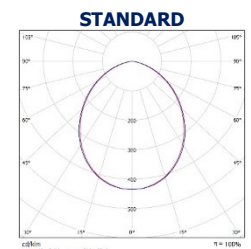

Available accessories:

Product: Suspension MTG KIT Bootes C LED / Lodos S LED, white/ grey/ black
Description: Suspension wire set with cap 3x"1" type, 1.5m adjustable, 1pcs