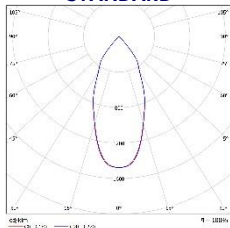

STANDARD

Available accessories:

Product: Suspension MTG KIT SUSI
Description: Suspension wire set "I" type, 1.5m adjustable, 1pcs
*note - 1pcs MTG KIT SUSI for one fitting required