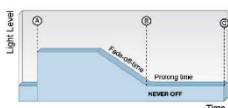

Installation:

On the ceiling or suspended. Cable, 2.0m, 3x1.5mm²

Environment:

Indoor

Application:

Cold storage, industry, warehouse, transport terminal

Corridor option automatic switching is based on presence/motion with the time delay set on site to suit the customer's requirements, where no presence is detected the light level will fade from 100% down to 10% saving up to 60% of the energy usage. The COR function does not abruptly switch off the lighting but dims it to a 10% level. Depending on the profile selected the device remains at this light level ("never off" profile) or switches off completely after the appropriate delay ("Switch off" profile). This arrangement provides efficient energy savings in 24-hour applications where light is needed round the clock for safety reasons, for example in stairwells and corridors in public buildings, and in large apartment complexes, car parks, pedestrian underpasses, warehouses and underground railway stations.