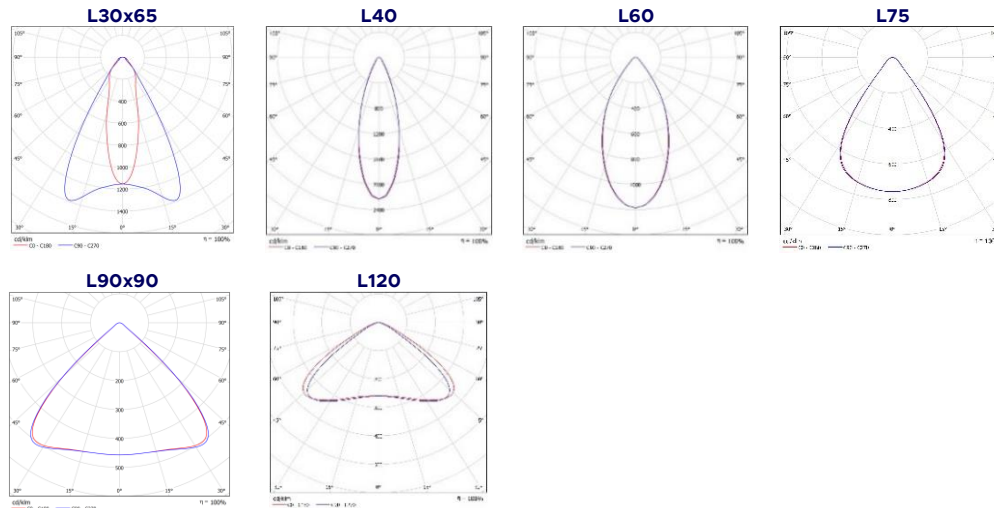

*Tolerance range for optical and electrical data: ±10%. Values apply to an ambient temperature of 25°C. NORTHCLIFFE LIGHTING is constantly developing and improving its products. The right is reserved to change any product specifications without prior notification

Available options:

T830 Colour temperature 3000K, CRI 80+
T840 Colour temperature 4000K, CRI 80+
T857 Colour temperature 5700K, CRI 80+
T865 Colour temperature 6500K, CRI 80+
L30x65 Optics with 30x65 beam angle
L40 Optics with 40x40 beam angle
L60 Optics with 60x60 beam angle

L75
L90x90
L120
DALI
COR
COR1min
COR30min

Optics with 75x75 beam angle
Optics with 90x90 beam angle
Optics with 120x120 beam angle
Driver with DALI interface
Driver with Corridor function (never off)
Driver with Corridor function 1min (switch off after 1 min.)
Driver with Corridor function 30min (switch off after 30 min.)

Available accessories:

Product: Suspension MTG KIT - Norte | LED 1.5m
Description: Suspension kit for Norte | LED highbay, 1.5 meter
Product: Suspension MTG KIT - Norte | LED 3.0m
Description: Suspension kit for Norte | LED highbay, 3.0 meter
Product: Suspension MTG KIT - Norte | LED 5.0m
Description: Suspension kit for Norte | LED highbay, 5.0 meter

Product: Wire suspension BRACKETS - Norte | LED
Description: Wire suspension brackets for Norte | LED highbay, 2pcs